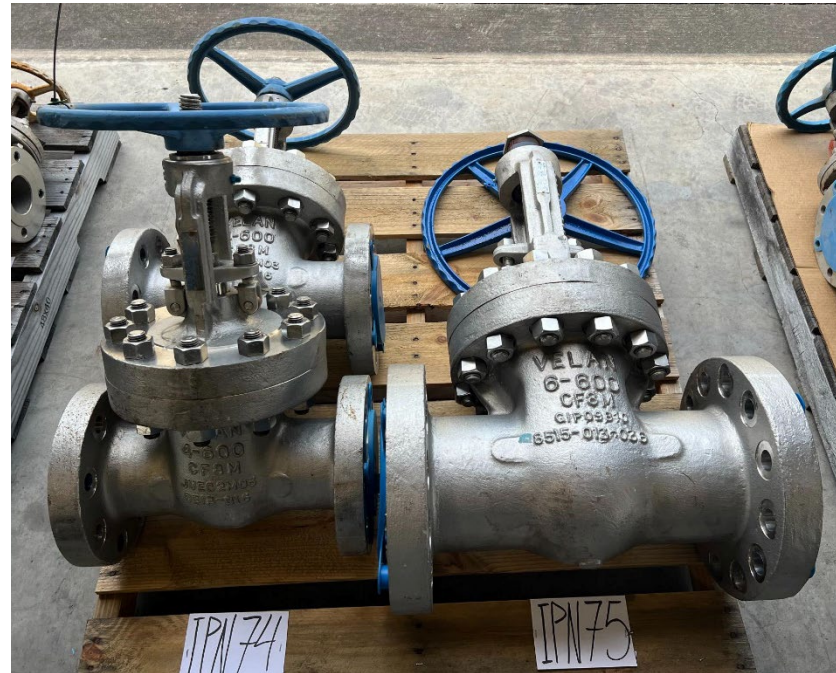

SLE 25-012 Large Valve Sale

SLE 25-012 Large Valve Sale

SLE 25-012 Large Valve Sale

SLE 25-012 Large Valve Sale

SLE 25-012 Large Valve Sale

SLE 25-012 Large Valve Sale

SLE 25-012 Large Valve Sale

SLE 25-012 Large Valve Sale

SLE 25-012 Large Valve Sale

SLE 25-012 Large Valve Sale

A D D E D L O T S

SLE 25-012 Large Valve Sale

GPC 206

GPC 207

IPN 208

**653 lbs.
120 pcs.**