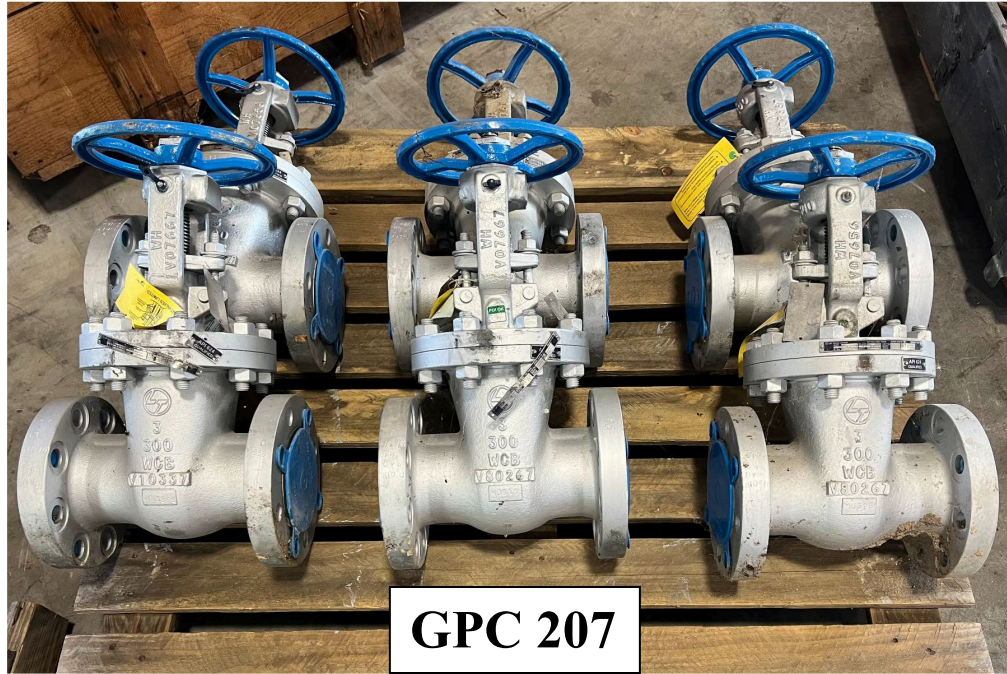

SLE 25-012 Large Valve Sale

SLE 25-012 Large Valve Sale

A D D E D L O T S

SLE 25-012 Large Valve Sale

GPC 206

GPC 207

IPN 208

**653 lbs.
120 pcs.**