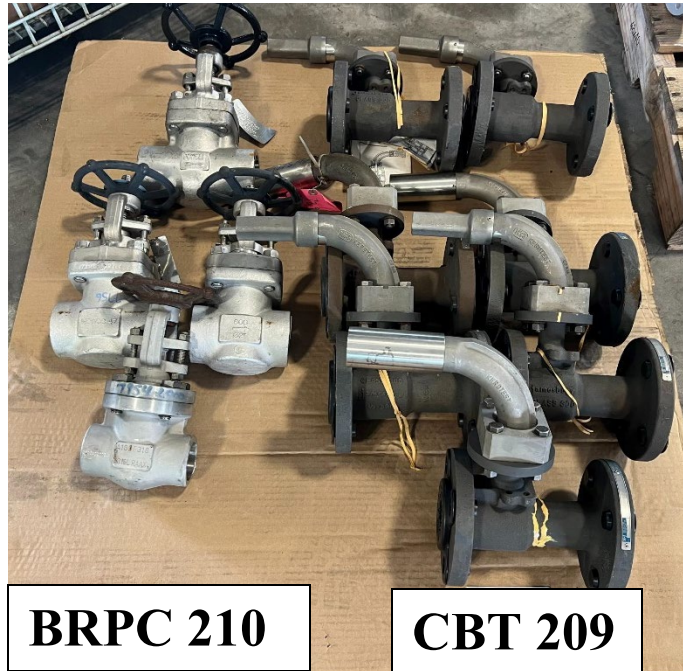

SLE 25-012 Large Valve Sale

SLE 25-012 Large Valve Sale

SLE 25-012 Large Valve Sale

SLE 25-012 Large Valve Sale

SLE 25-012 Large Valve Sale

SLE 25-012 Large Valve Sale

SLE 25-012 Large Valve Sale

SLE 25-012 Large Valve Sale

SLE 25-012 Large Valve Sale

SLE 25-012 Large Valve Sale

A D D E D L O T S

SLE 25-012 Large Valve Sale

GPC 206

GPC 207

IPN 208

**653 lbs.
120 pcs.**