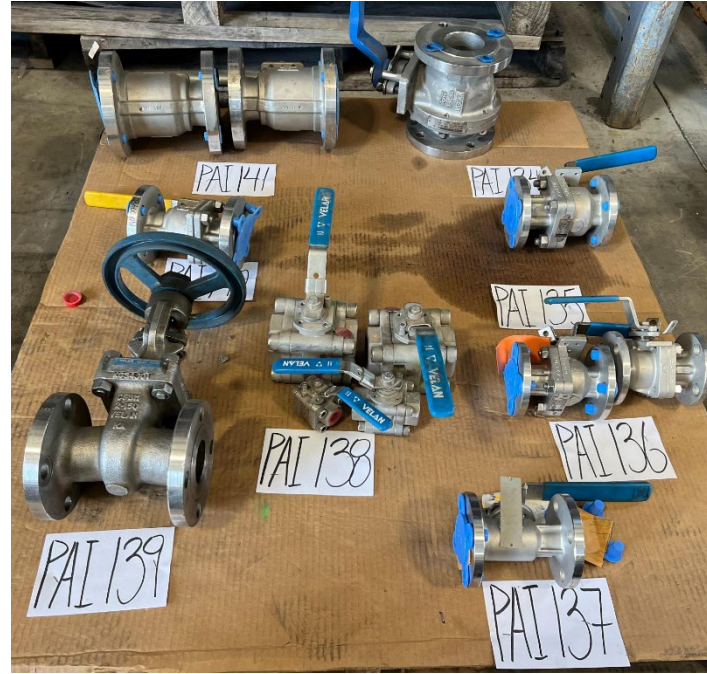

SLE 25-012 Large Valve Sale

SLE 25-012 Large Valve Sale

SLE 25-012 Large Valve Sale

SLE 25-012 Large Valve Sale

SLE 25-012 Large Valve Sale

SLE 25-012 Large Valve Sale

SLE 25-012 Large Valve Sale

SLE 25-012 Large Valve Sale

SLE 25-012 Large Valve Sale

SLE 25-012 Large Valve Sale

A D D E D L O T S

SLE 25-012 Large Valve Sale

GPC 206

GPC 207

IPN 208

**653 lbs.
120 pcs.**