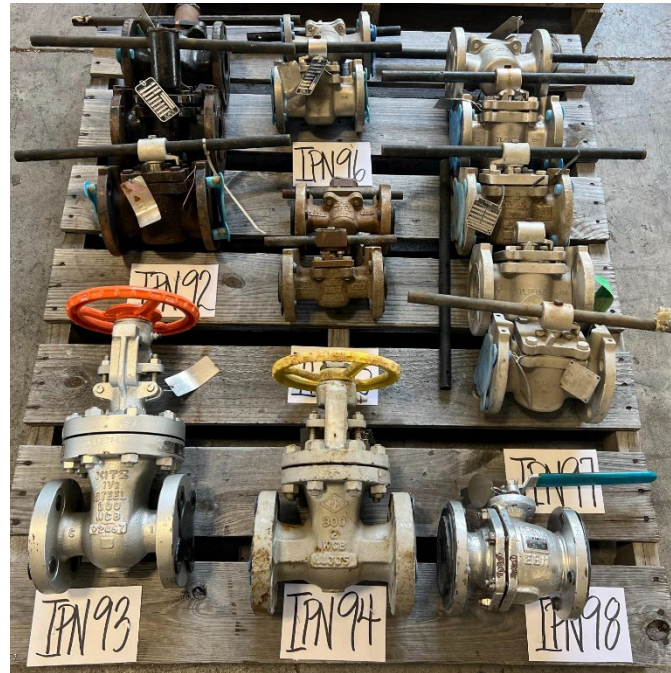

SLE 25-012 Large Valve Sale

SLE 25-012 Large Valve Sale

SLE 25-012 Large Valve Sale

SLE 25-012 Large Valve Sale

SLE 25-012 Large Valve Sale

SLE 25-012 Large Valve Sale

SLE 25-012 Large Valve Sale

SLE 25-012 Large Valve Sale

SLE 25-012 Large Valve Sale

SLE 25-012 Large Valve Sale

A D D E D L O T S

SLE 25-012 Large Valve Sale

GPC 206

GPC 207

IPN 208

**653 lbs.
120 pcs.**