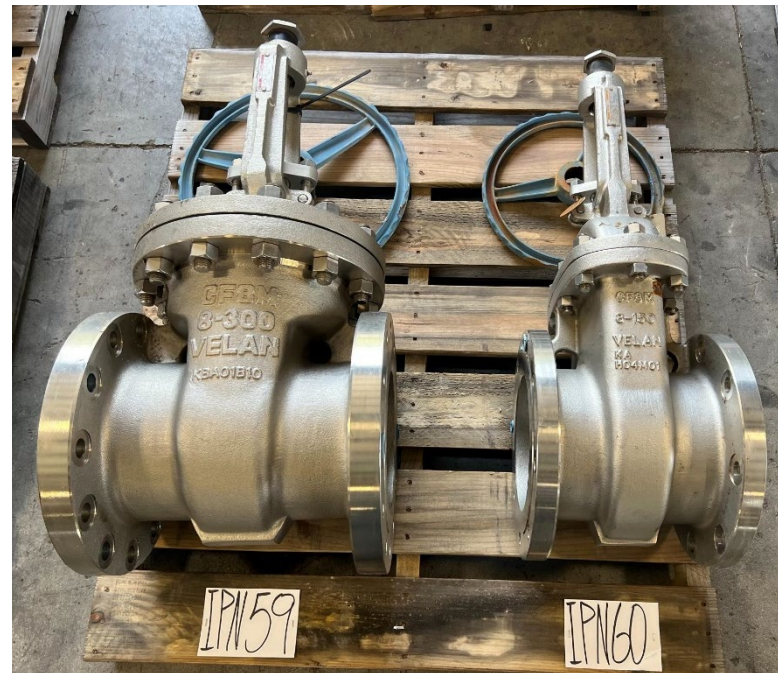

SLE 25-012 Large Valve Sale

SLE 25-012 Large Valve Sale

SLE 25-012 Large Valve Sale

SLE 25-012 Large Valve Sale

SLE 25-012 Large Valve Sale

SLE 25-012 Large Valve Sale

SLE 25-012 Large Valve Sale

SLE 25-012 Large Valve Sale

SLE 25-012 Large Valve Sale

SLE 25-012 Large Valve Sale

A D D E D L O T S

SLE 25-012 Large Valve Sale

GPC 206

GPC 207

IPN 208

**653 lbs.
120 pcs.**