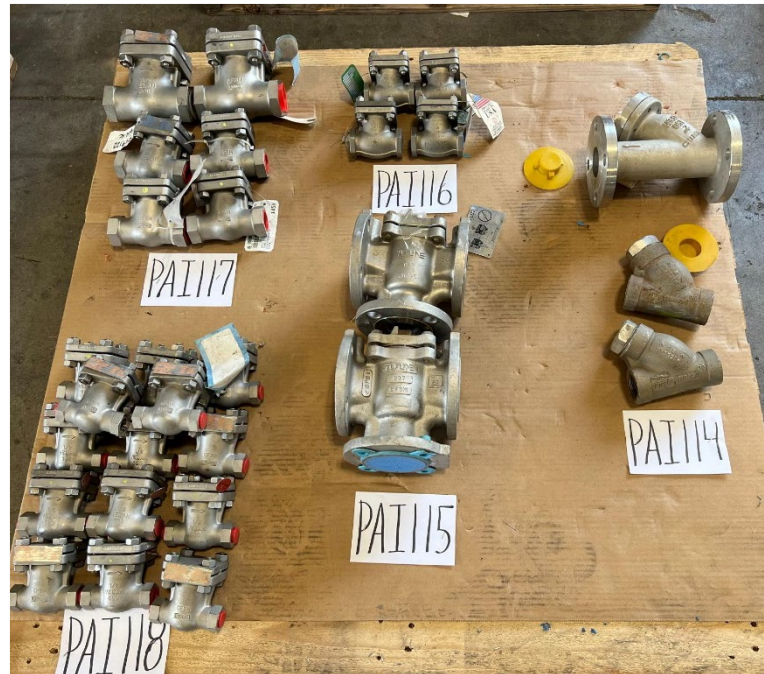

SLE 25-012 Large Valve Sale

SLE 25-012 Large Valve Sale

SLE 25-012 Large Valve Sale

SLE 25-012 Large Valve Sale

SLE 25-012 Large Valve Sale

SLE 25-012 Large Valve Sale

SLE 25-012 Large Valve Sale

SLE 25-012 Large Valve Sale

SLE 25-012 Large Valve Sale

SLE 25-012 Large Valve Sale

A D D E D L O T S

SLE 25-012 Large Valve Sale

GPC 206

GPC 207

IPN 208

**653 lbs.
120 pcs.**