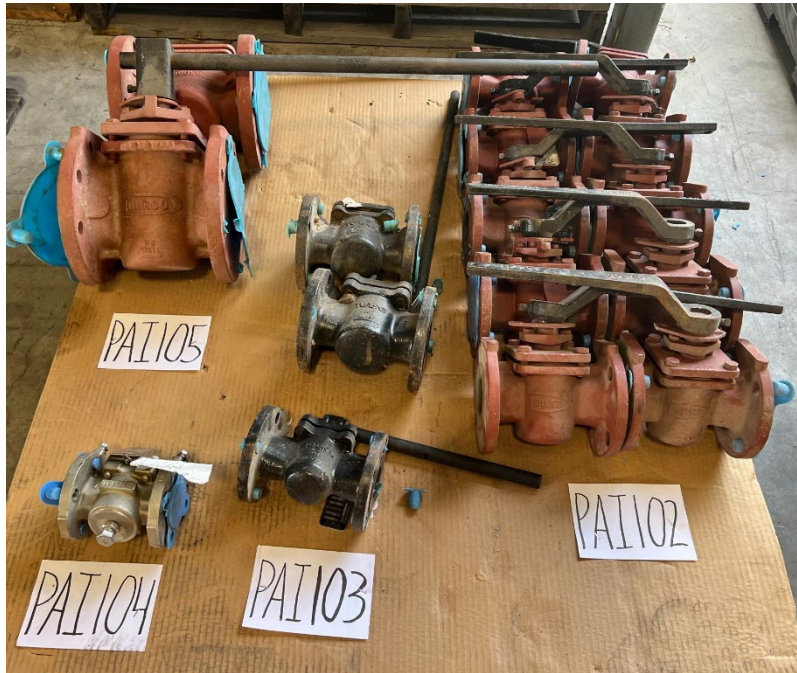

SLE 25-012 Large Valve Sale

SLE 25-012 Large Valve Sale

SLE 25-012 Large Valve Sale

SLE 25-012 Large Valve Sale

SLE 25-012 Large Valve Sale

SLE 25-012 Large Valve Sale

SLE 25-012 Large Valve Sale

SLE 25-012 Large Valve Sale

SLE 25-012 Large Valve Sale

SLE 25-012 Large Valve Sale

A D D E D L O T S

SLE 25-012 Large Valve Sale

GPC 206

GPC 207

IPN 208

**653 lbs.
120 pcs.**