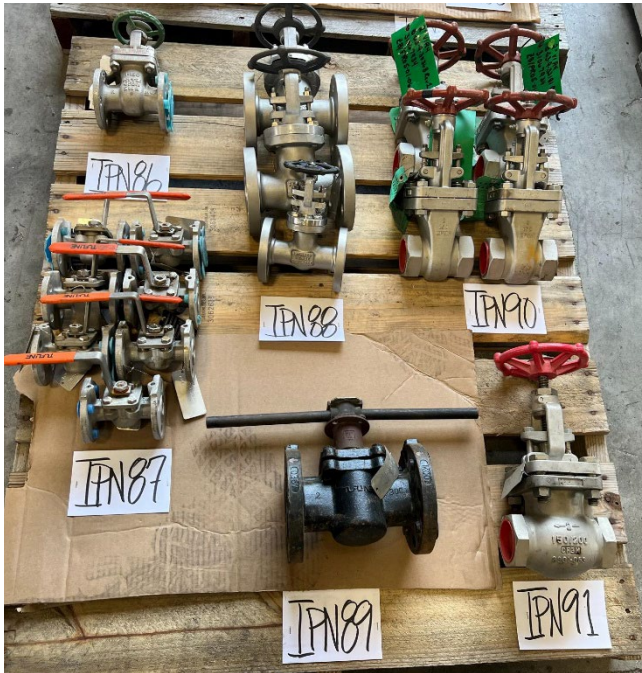

SLE 25-012 Large Valve Sale

SLE 25-012 Large Valve Sale

SLE 25-012 Large Valve Sale

SLE 25-012 Large Valve Sale

SLE 25-012 Large Valve Sale

SLE 25-012 Large Valve Sale

SLE 25-012 Large Valve Sale

SLE 25-012 Large Valve Sale

SLE 25-012 Large Valve Sale

SLE 25-012 Large Valve Sale

A D D E D L O T S

SLE 25-012 Large Valve Sale

GPC 206

GPC 207

IPN 208

**653 lbs.
120 pcs.**