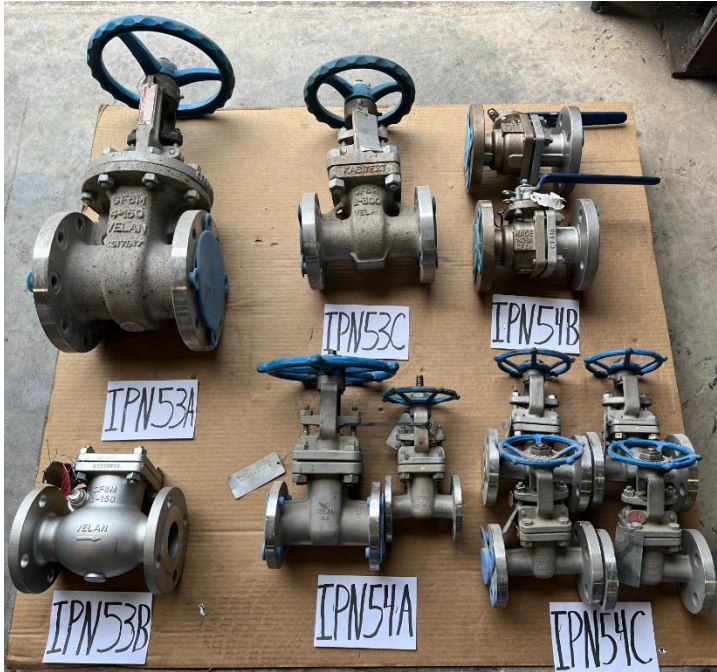

SLE 25-012 Large Valve Sale

SLE 25-012 Large Valve Sale

SLE 25-012 Large Valve Sale

SLE 25-012 Large Valve Sale

SLE 25-012 Large Valve Sale

SLE 25-012 Large Valve Sale

SLE 25-012 Large Valve Sale

SLE 25-012 Large Valve Sale

SLE 25-012 Large Valve Sale

SLE 25-012 Large Valve Sale

A D D E D L O T S

SLE 25-012 Large Valve Sale

GPC 206

GPC 207

IPN 208

**653 lbs.
120 pcs.**