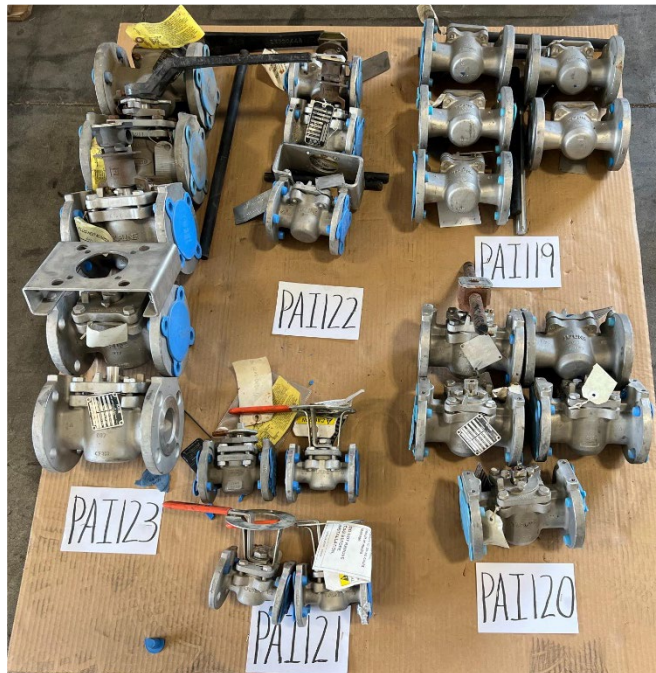

SLE 25-012 Large Valve Sale

SLE 25-012 Large Valve Sale

SLE 25-012 Large Valve Sale

SLE 25-012 Large Valve Sale

SLE 25-012 Large Valve Sale

SLE 25-012 Large Valve Sale

SLE 25-012 Large Valve Sale

SLE 25-012 Large Valve Sale

SLE 25-012 Large Valve Sale

SLE 25-012 Large Valve Sale

A D D E D L O T S

SLE 25-012 Large Valve Sale

GPC 206

GPC 207

IPN 208

**653 lbs.
120 pcs.**